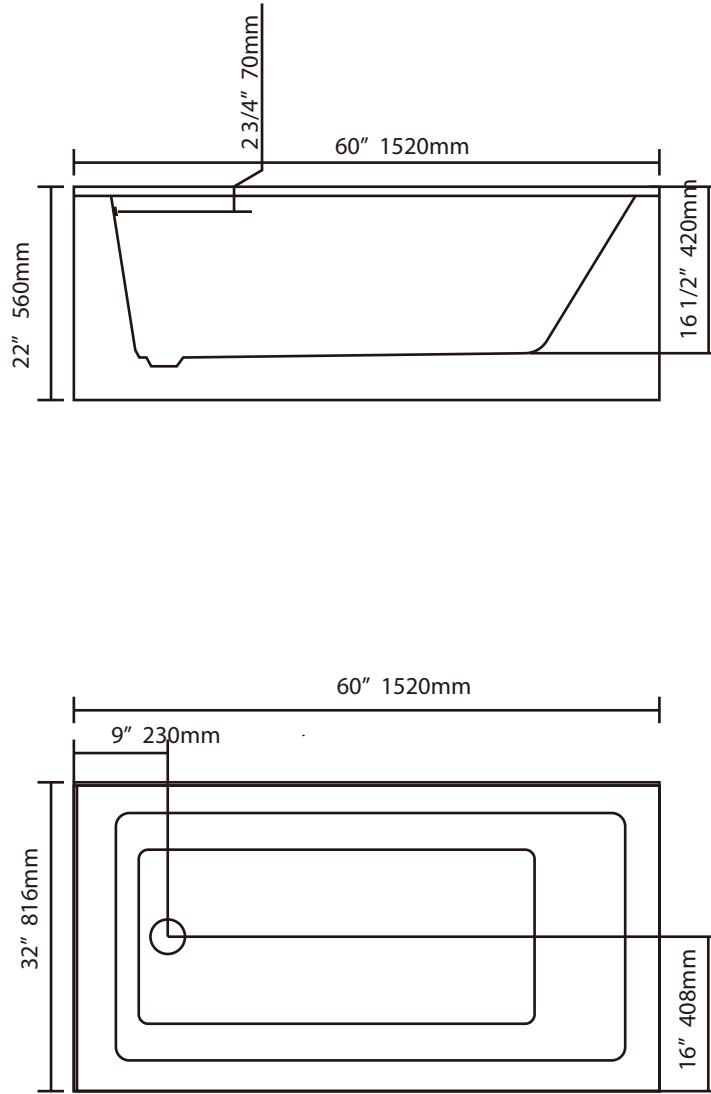

**FREESTANDING
BATHTUBS**

**BAIGNOIRES
AUTOPORTANTES**

BT-204-L

* Dimensions may vary +/- 1/4" (6mm) / Les dimensions peuvent varier de +/- 1/4" (6mm)

DIMENSIONS	WEIGHT POIDS	MATERIAL MATERIEL	OVERFLOW HEIGHT HAUTEUR DU TROP-PLEIN	WATER CAPACITY CAPACITÉ DE L'EAU
60 x 32 x 22" 1520 x 816 x 560 mm	103.6 lbs 47 Kg	Acrylic Acrylique	13.7" 350mm	48 gal 218 lts
FINISH FINITION	DRAIN LOCATION LOCATION DU DRAIN	PIECES PIÈCES	COMPLIANCE CERTIFICATIONS:	
Glossy Brillant	Left Gauche	1 pc	Uniform Plumbing Code National Plumbing Code of Canada CSA B45.5-17/IAPMO Z124-2017	

Pure acrylic construction
reinforced by fiberglass
*Construction en
acrylique renforcée de
fibre de verre*

cUPC Certified
Certifié cUPC

Adjustable feet
Pieds ajustables